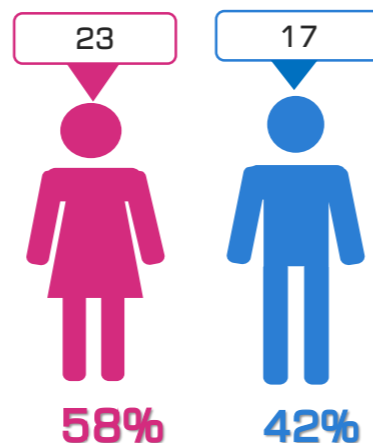

ATTENDANCE STATISTICS OF THE INFORMATIONAL MEETING FOR DISTRICT ELECTION COMMISSION'S MEMBERS

FULL COMPOSITION OF DEC'S
(N12 GURJAANI, N30 KASPI AND N32 GORI)
BASED ON DATA RETRIEVED DURING THE TRAININGS

ATTENDEES TO BE PRESENT ON TRAININGS 51
ATTENDEES WHO WERE PRESENT ON TRAININGS 40
ATTENDANCE RATIO 78%